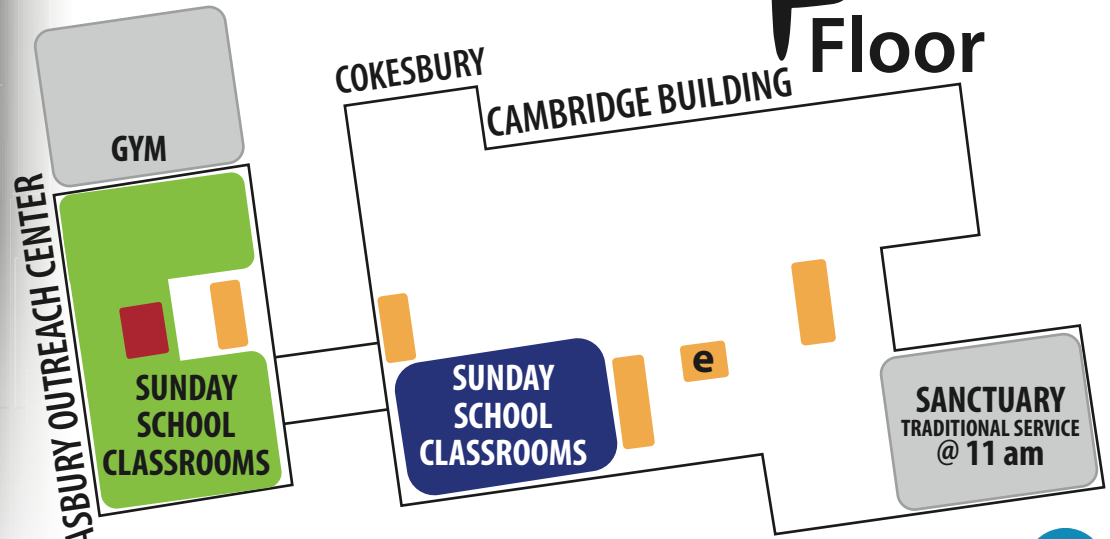

First Floor

Building Entrances

SUNDAY SERVICES

- A** OPEN 8:30 am - 12:15 pm
- C** OPEN 8 am - 9:30 am
- E** OPEN 10:30 am - 12 noon
- B** CHILDCARE
(SECURE ACCESS)
- D** OPEN 9:30 am - 11 am
(ACCESSIBLE, ASSISTANCE AVAILABLE)
- F** OPEN 9:30 am - 11 am
(ACCESSIBLE)

- ENTRANCES
- COMMUNITY AREAS
- CHILDREN / YOUTH
- NURSERY (BIRTH - 3 YR)
- ADULT CLASS ROOMS
- OFFICES
- MUSIC
- ELEVATORS/STAIRS
- RESTROOMS

Second Floor

FEELING LOST? Please look for someone with a nametag. They will be happy to assist you!

Safe Sanctuaries® is a "social structure that is consistent with the gospel" allowing our sanctuaries, classrooms, mission encounters, camps and retreats, and all spaces where we gather to worship and serve God to be places of trust.