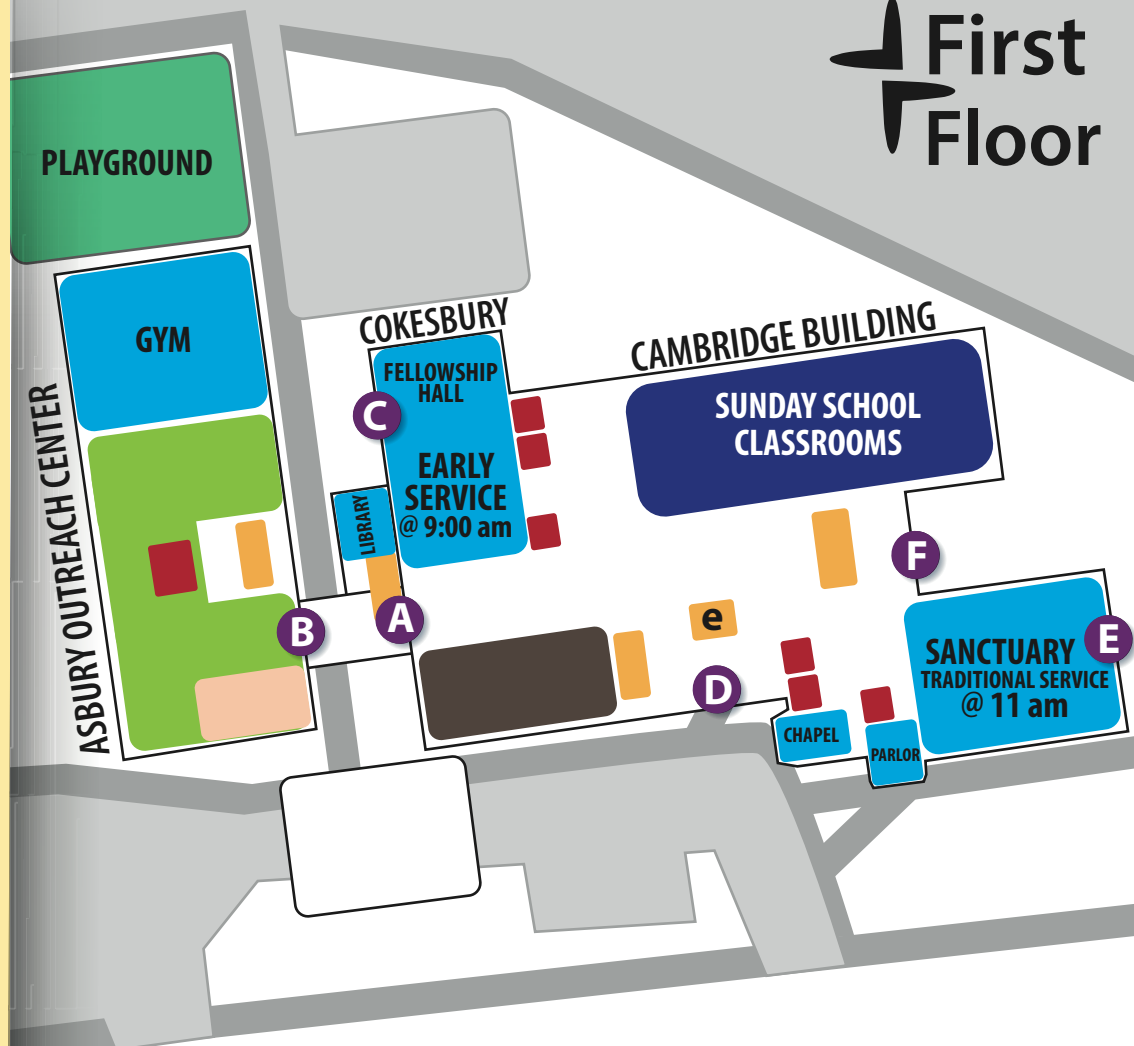

First Floor

Building Entrances

SUNDAY SERVICES

- A** OPEN 8:30 am - 12:15 pm
- C** OPEN 8 am - 9:30 am
- E** OPEN 10:30 am - 12 noon
- B** CHILDCARE
(SECURE ACCESS)
- D** OPEN 9:30 am - 11 am
(ACCESSIBLE, ASSISTANCE AVAILABLE)
- F** OPEN 9:30 am - 11 am
(ACCESSIBLE)

- ENTRANCES
- COMMUNITY AREAS
- CHILDREN / YOUTH
- NURSERY (BIRTH - 3 YR)
- ADULT CLASS ROOMS
- OFFICES
- MUSIC
- ELEVATORS/STAIRS
- RESTROOMS

Second Floor

FEELING LOST? Please look for someone with a nametag. They will be happy to assist you!

Safe Sanctuaries® is a "social structure that is consistent with the gospel" allowing our sanctuaries, classrooms, mission encounters, camps and retreats, and all spaces where we gather to worship and serve God to be places of trust.