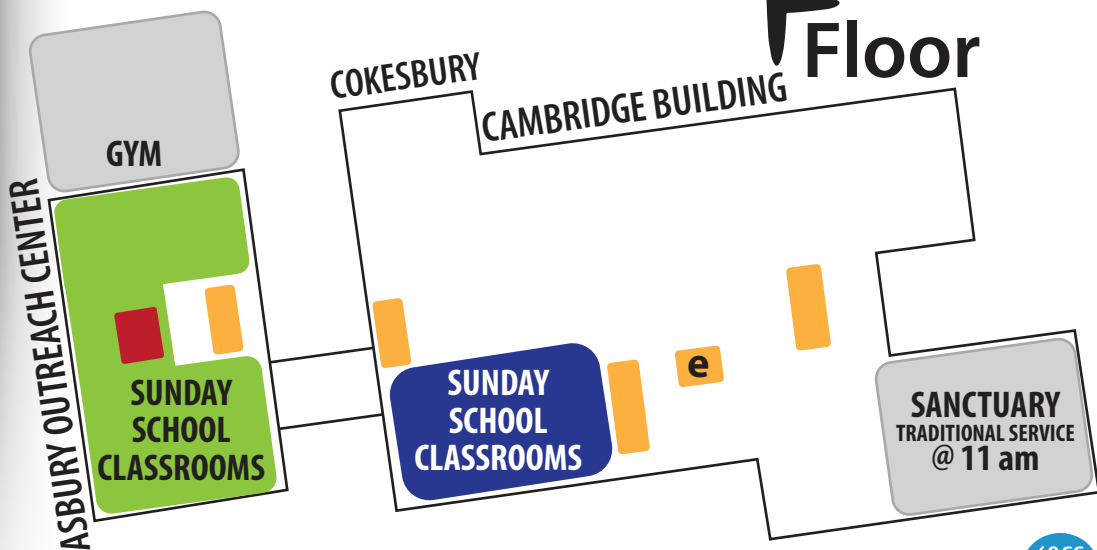

Building Entrances SUNDAY SERVICES

- A** OPEN 8:00 am - 12:15 pm
- B** CHILDCARE (SECURE ACCESS)
- C** OPEN 7:45 am - 10:00 am (EARLY SERVICE, BREAKFAST)
- D** OPEN 9:30 am - 11 am (ACCESSIBLE, ASSISTANCE AVAILABLE)
- E** OPEN 10:15 am - 12 noon
- F** OPEN 9:30 am - 11 am (ACCESSIBLE)

Second Floor

- ENTRANCES
- COMMUNITY AREAS
- CHILDREN / YOUTH
- NURSERY (BIRTH - 3 YR)
- ADULT CLASS ROOMS
- OFFICES
- MUSIC
- ELEVATORS/STAIRS
- RESTROOMS

VISIT US ONLINE
www.MainStreetgreenwood.org

OR CALL 864-229-7551